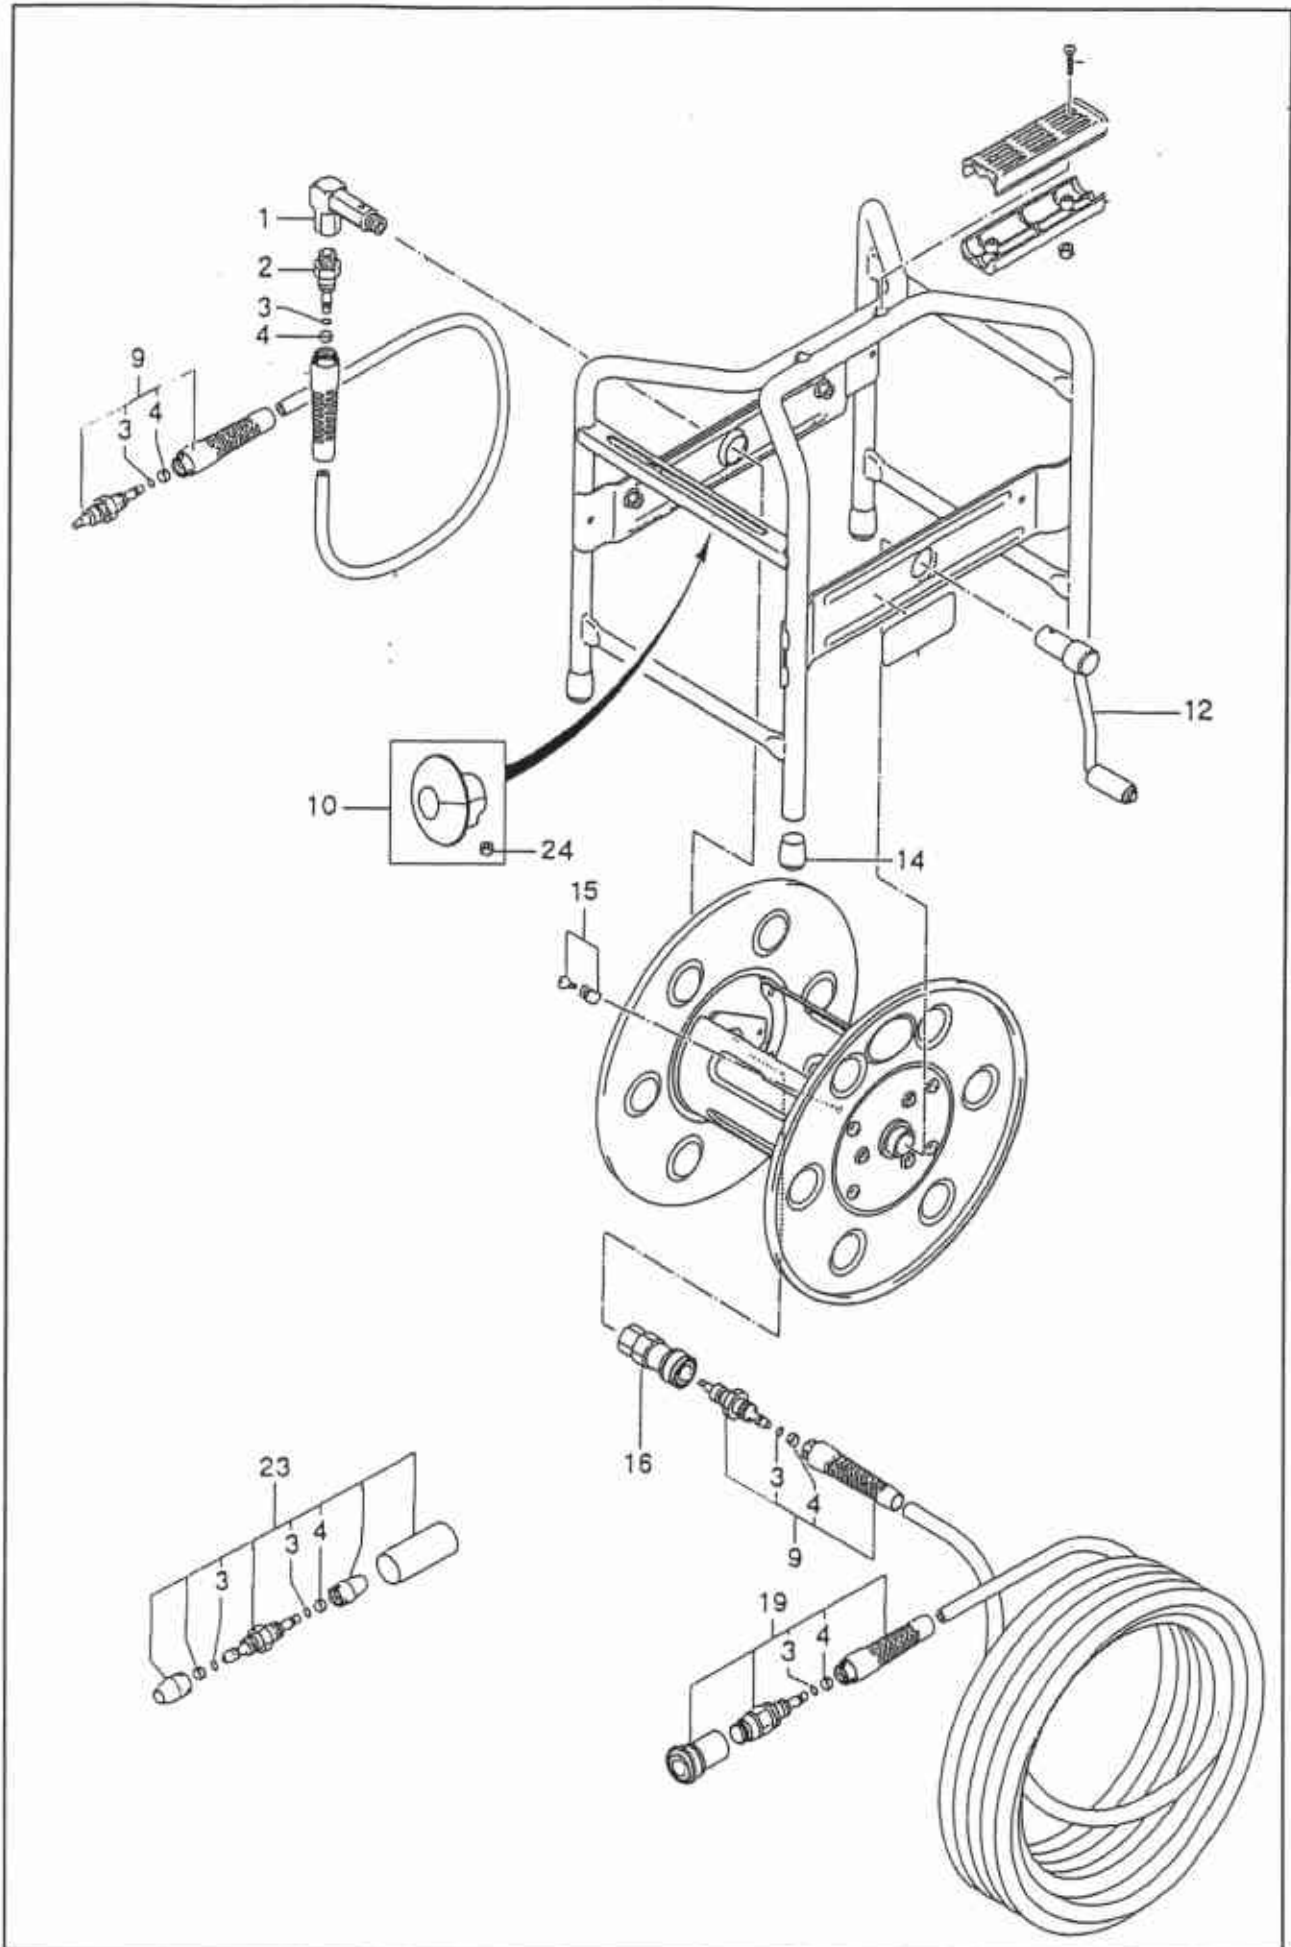

SD-56A2, 630A2

HIGH PRESSURE AIR HOSE

MAX SD630A2 Part List

PART NUMBER	PART CODE	DESCRIPTION
1	AH10262	HOSE JOINT UNIT
2	AH10396	HOSE JOINT 6
3	AH10392	O-RING (630)
4	AH10391	SLEEVE (630)
9	AH10389	KH HOSE MALE PLUG ASSY
10	AH10822	HOSE GUIDE ASSY
12	AH10258	LEVER HANDLE ASSY
14	AH10260	FOOT RUBBER
15	AH10257	HOSE HOLD
16	AH10405	JOINT H-SM2
19	AH70002	KH HOSE FEMALE COUPLER ASSY
23	AH10400	KH HOSE JOINT
	AH10393	Spiral part of male/female coupler