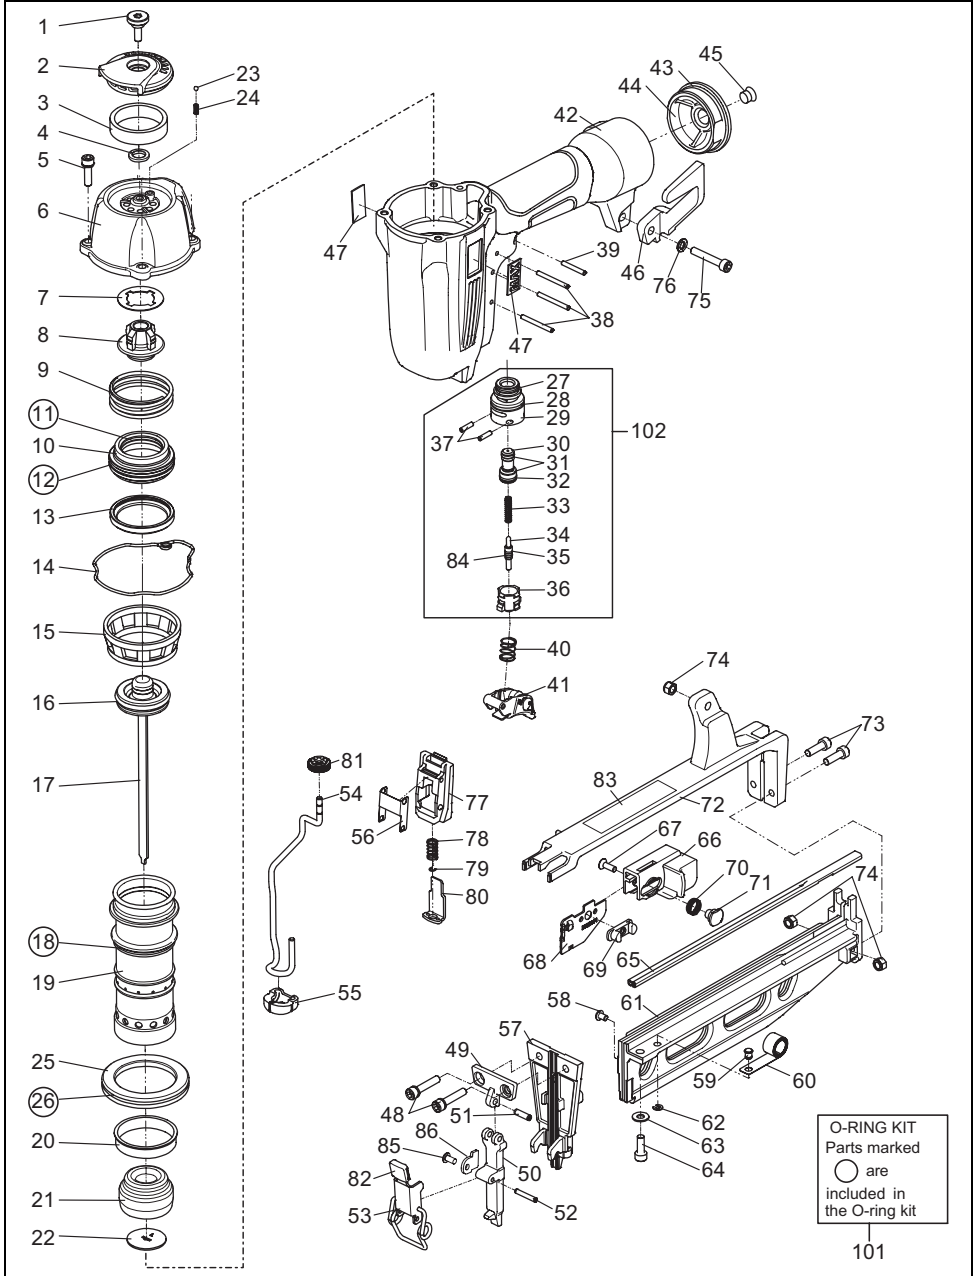

MAX NF565A/16(CE) - Parts List

Part No.	Part Code	Description
1	TA19716	EXHAUST SCREW
2	TA19718	EXHAUST COVER
3	TA19719	EXHAUST FILTER
4	TA19717	EXHAUST SPACER
5	TA19016	HEX.SOC.HD.CAP SCREW
6	TA19476	CYLINDER CAP
7	TA19477	PISTON STOP WASHER
8	TA19478	PISTON STOP
9	TA19479	COMPRESSION SPRING 9479
10	TA19480	HEAD VALVE PISTON
11	TA19481	O-RING 9481
12	TA19482	O-RING 9482
13	TA19483	CYLINDER SEAL
14	TA19484	CYLINDER CAP SEALR
15	TA19802	CYLINDER WASHER(AFTER)
16	HH11155	O-RING 1AP32
17	TA70407	MAIN PISTON UNIT
18	TA19615	O-RING 9492
19	TA19488	CYLINDER
20	TA19489	CHECK VALVE
21	TA19529	BUMPER
22	TA19490	NOZZLE
23	TA19795	STEEL BALL
24	TA19794	COMPRESSION SPRING 979
25	TA19491	CYLINDER RING
26	TA19487	O-RING 9487
27	TA19738	O-RING 9738
28	TA19739	O-RING 9739
29	TA19740	TRIGGER VALVE HOUSING
30	TA19741	PILOT VALVE
31	TA19742	O-RING 9742
32	TA19743	O-RING 9743
33	TA19744	COMPRESSION SPRING 974
34	TA19745	TRIGGER VALVE STEM
35	TA19159	O-RING 9159
36	TA19746	TRIGGER VALVE CAP
37	TA19747	SPRING PIN 9747

38	TA19749	SPRING PIN 9749
39	TA19748	SPRING PIN 9748
40	TA19750	COMPRESSION SPRING 975
41	TA19751	TRIGGER UNIT
42	TA70403	FRAME UNIT
43	TA19495	O-RING 9495
44	TA19496	END CAP
46	TA19497	HOOK
47	TA18930	NAME PLATE
48	TA19498	HEX.SOC.HD.CAP SCREW A
49	TA19499	DRIVER GUIDE B
50	TA19500	DRIVER GUIDE A
51	TA19501	SPIRAL PIN 9501
52	TA19502	SPIRAL PIN 9502
53	TA19776	FRONT LATCH
54	TA19504	CONTACT ARM B
55	TA19505	CONTACT TOP
56	TA19506	ARM GUIDE A
57	TA19507	NOSE
58	TA19508	HEX.SOC.BUTTON HD.SCRE
59	TA19509	STEP PIN 9509
60	TA19510	SPIRAL SPRING
61	TA19511	MAGAZINE A
62	TA19341	E-RING
63	TA19512	WASHER
64	TA19779	HEX.SOC.HD.CAP SCREW
65	TA19513	NAIL COVER
66	TA19514	PUSHER HOLDER
67	TA19515	FLAT HD.SCREW
68	TA19516	PUSHER
69	TA19517	PUSHER LOCK A
70	TA19518	COMPRESSION SPRING 9518
71	TA19519	PUSHER LOCK B
72	TA81294	MAGAZIN ASSY (CE)
73	TA19521	HEX.SOC.HD.CAP SCREW
74	TA19777	NUT
75	TA19522	HEX.SOC.HD.CAP SCREW
76	TA19760	WASHER
77	TA19523	ARM GUIDE B